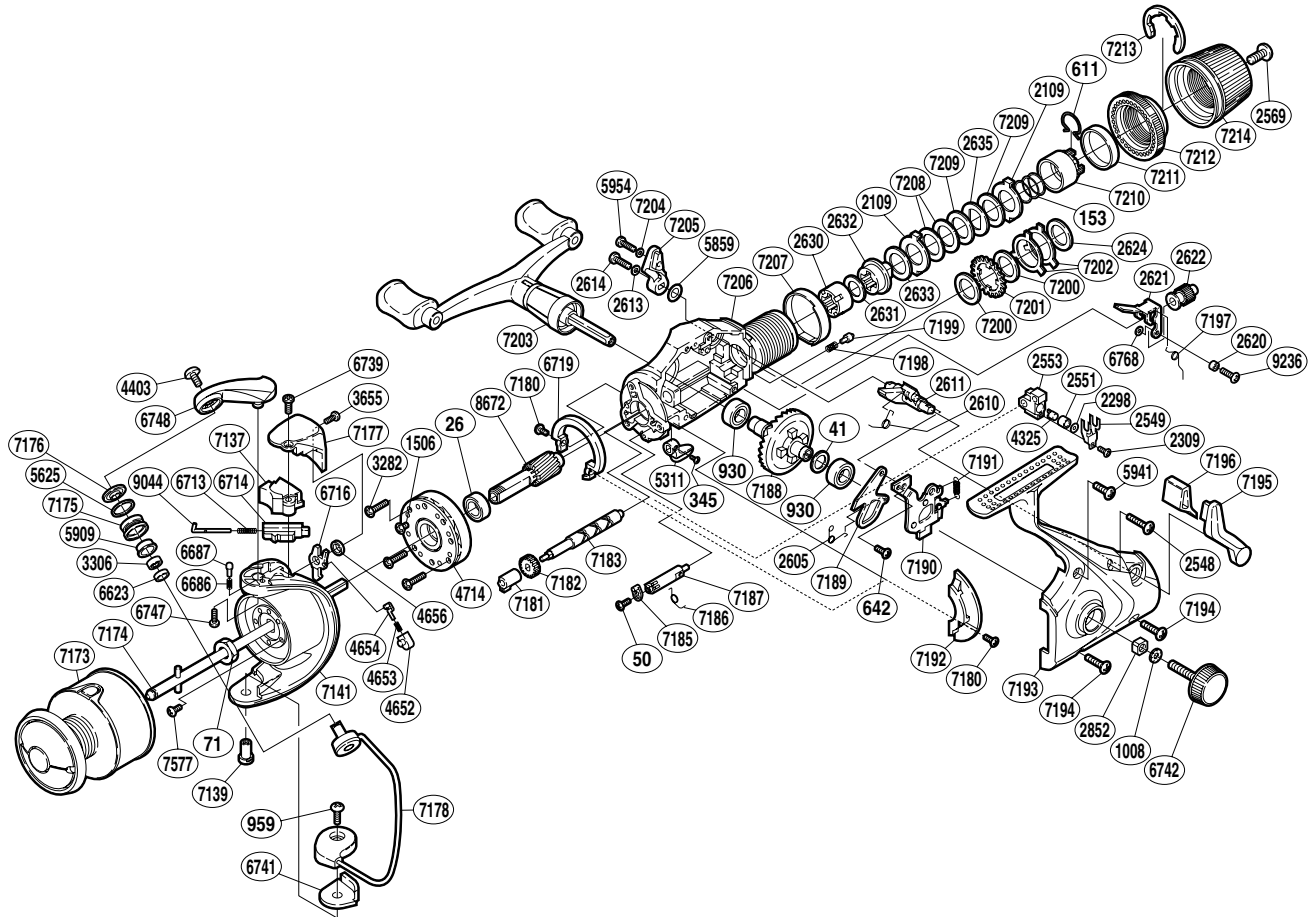

SHIMANO®

BAITRUNNER AERO

BTA-GTE5000

Part No.	Description	Part No.	Description	Part No.	Description
RD 0026	Ball Bearing	RD 3655	Rotor Protector Screw (small)	RD 7181	Worm Bushing
RD 0041	Drive Gear Washer	RD 4325	Oscillating Pawl	RD 7182	Idle Gear
RD 0050	Anti-Reverse Cam Plate Screw	RD 4403	Line Roller Screw	RD 7183	Worm Shaft
RD 0071	Rotor Nut	RD 4652	Lever Spring Guide (B)	RD 7185	Anti-Reverse Cam Plate
RD 0153	Drag Coil Spring	RD 4653	Lever Spring	RD 7186	Anti-Reverse Cam Spring
RD 0345	Anti-Reverse Lever Screw	RD 4654	Lever Spring Guide (A)	RD 7187	Anti-Reverse Cam
RD 0611	Hold Click Spring	RD 4656	Trip Lever Spacer	RD 7188	Drive Gear
RD 0642	Clutch Plate Screw	RD 4714	Roller Clutch Assembly	RD 7189	Clutch Pawl
RD 0930	Ball Bearing	RD 5311	Anti-Reverse Lever	RD 7190	Clutch Plate Assembly
RD 0959	Bail Hold Support Screw	RD 5625	Line Roller Spacer	RD 7191	BaitRunner Click Spring
RD 1008	Handle Lock Washer	RD 5859	BaitRunner Lever Spacer	RD 7192	Side Cover Flange
RD 1506	Clutch Cover Screw	RD 5909	Line Roller Bushing	RD 7193	Side Cover
RD 2109	Eared Washer "B"	RD 5941	Side Cover Screw (short)	RD 7194	Side Cover Screw (medium)
RD 2298	Spacer	RD 5954	BaitRunner Lever Screw	RD 7195	BaitRunner Lever Arm (L)
RD 2309	Slider Retainer Screw	RD 6623	Bearing Spacer	RD 7196	BaitRunner Lever Bridge
RD 2548	Side Cover Screw (long)	RD 6686	Click Spring	RD 7197	Clutch Shaft Spring
RD 2549	Oscillating Slider Retainer	RD 6687	Bail Arm Click	RD 7198	Dial Click Spring
RD 2551	Oscillating Slider Bushing	RD 6713	Bail Spring	RD 7199	Dial Click Shoe
RD 2553	Oscillating Slider	RD 6714	Bail Spring Guide (B)	RD 7200	Drag Washer "C"
RD 2569	Drag Knob Screw	RD 6716	Bail Trip Lever	RD 7201	Click Gear
RD 2605	Clutch Pawl Spring	RD 6719	Friction Ring	RD 7202	Eared Washer "Brs"
RD 2610	Clutch Spring	RD 6739	Rotor Protector Screw (large)	RD 7203	Double Paddle Handle Assembly
RD 2611	BaitRunner Lever Shaft	RD 6741	Bail Hold Support Spacer	RD 7204	Lock Washer (A)
RD 2613	Lock Washer (B)	RD 6742	Handle Screw Cap	RD 7205	BaitRunner Lever Arm (R)
RD 2614	BaitRunner Lever Screw (B)	RD 6747	Bail Arm Screw	RD 7206	Body
RD 2620	Clutch Screw Collar	RD 6748	Bail Arm	RD 7207	Dial Spacer
RD 2621	BaitRunner Clutch	RD 6768	Spacer	RD 7208	Spacer
RD 2622	Clutch Shaft	RD 7137	Bail Spring Cover	RD 7209	Drag Washer "H" (black)
RD 2624	Drag Washer "C" (blue)	RD 7139	Bail Hold Support Shaft	RD 7210	Pressure Screw
RD 2630	Free Spool Tension Shaft	RD 7141	Rotor	RD 7211	Dial Washer
RD 2631	Drag Washer "D"	RD 7173	Spool Assembly	RD 7212	BaitRunner Tension Dial
RD 2632	Drag Shaft	RD 7174	Main Shaft	RD 7213	Dial Retainer Ring
RD 2633	Drag Washer "H" (cloth)	RD 7175	Line Roller	RD 7214	Drag Knob
RD 2635	Key Washer "A"	RD 7176	Line Roller Washer	RD 7577	Nut Lock Screw
RD 2852	Handle Screw Lock	RD 7177	Bail Spring Cover Guard	RD 8672	Pinion Gear (B)
RD 3282	Roller Clutch Screw	RD 7178	Bail Assembly	RD 9044	Bail Spring Guide (A)
RD 3306	Line Roller Bearing	RD 7180	Friction Ring Screw	RD 9236	BaitRunner Clutch Screw